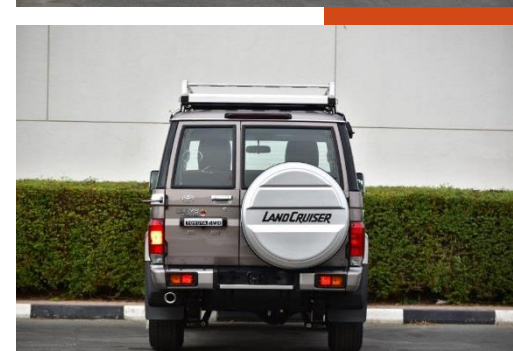

4WD OPTIONS: PART-TIME

DIFFERENTIAL OPTION: WITH REAR DIFF. LOCK

TIRES, STEERING, BRAKE AND SUSPENSION

TIRE SIZE: 265/70R16C 7JJ (TUBELESS)

WHEEL CAP: ALLOY

POWER/TLT

TELESCOPIC

FRONT/REAR: V. DISC/DRUM

FRONT: STD COIL SPRING

REAR: STD LEAF SPRING

SAFETY FEATURES

ABS-ANTI-LOCK BRAKING SYSTEM

VSC-VEHICLE STABILITY CONTROL

BA-BRAKE ASSIST

EBD-ELECTRONIC BRAKE DISTRIBUTION

HAC-HILL ASSIST CONTROL

ATRC-ACTIVE TRACTION CONTROL

AIR BAGS: DRIVER+PASSENGER

EXTERIOR FEATURES

BUMPER - FRONT & REAR: TWO-TONE WITH CHROME

MUD GUARDS: FRONT& REAR

WINDSHIELD GLASS: GREEN LAMINATED

HIGH MOUNT STOP LAMP

OUTER MOIRROR: COLOR KEYED: CHROME PLATED

SIDE STEP

TRANSMISION

INTERIOR FEATURES

REAR CONSOLE BOX

SEAT MATERIAL: FABRIC

FRONT SEAT:

FRONT SEAT BELT: 3PELRX2

REAR SEAT:

REAR SEAT BELT: 3PELRX2+2PNRX1

HEAD REST

TACHOMETER

DIGITAL CLOCK

INNER REARVIEW MIRROR: DAY/NIGHT

SEAT CAPACITY: 5

ELECTRICAL FEATURES

WIPER FRONT: INTERMITTENT

WIPER RER: INTERMITTENT

POWER WINDOW

POWER DOOR LOCK

KEYLESS ENTRY

WINDOW DEFOGGER

METER ILLIUMINATION CONTROL

RADIO: AM/FM

AC/HEATER

LIMITED FEATURES

ELECTRICAL WINCH

FRONT / REAR DIFFERENTIAL LOCK

BODY STRIPE – SAHARA EXCLUSIVE

AC VENTS WITH SILVER GARNISH

COOL GLOVE BOX

DAYTIME RUNNING LIGHT

FRONT FOG LAMP

FREE WHEEL HUB

GLOVE BOX WITH KEY

BODY COLORED OVER FENDERS

RADIATOR GRILLE WITH CHROME PLATING

REAR FOG LAMP

SNORKEL

ROOF RACK